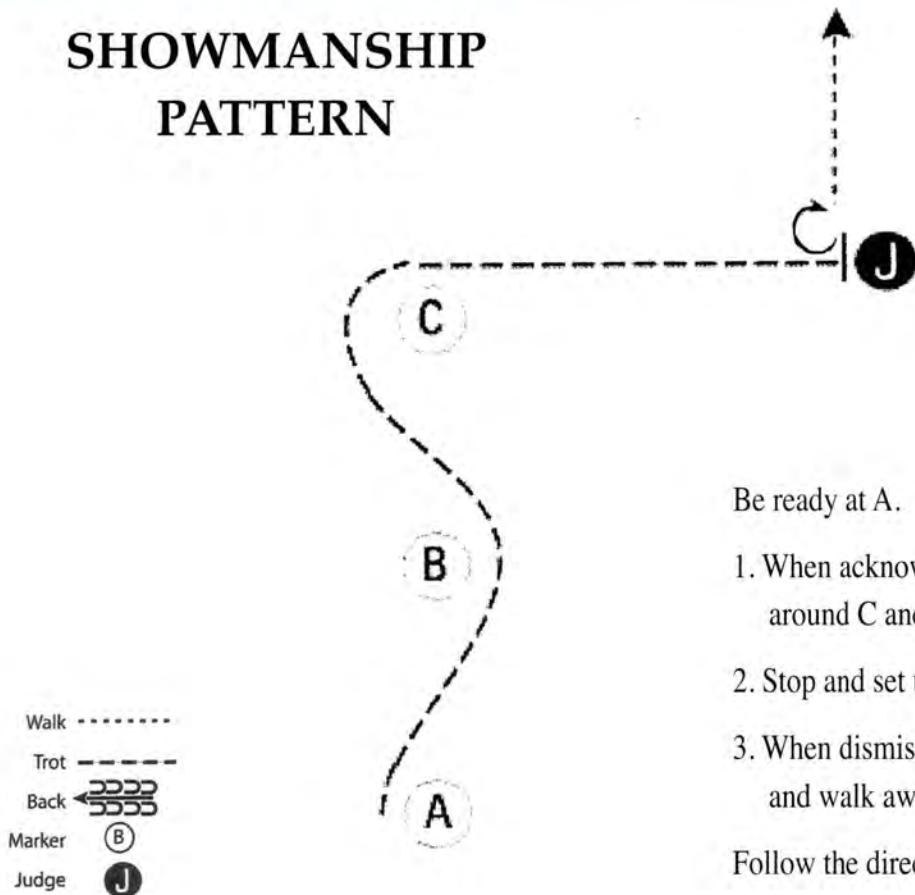

SHOWMANSHIP PATTERN

Be ready at A.

1. When acknowledged, trot around B, around C and straight to judge.
2. Stop and set up for inspection.
3. When dismissed, perform a 270 degree turn and walk away from judge.

Follow the direction of the ring steward.